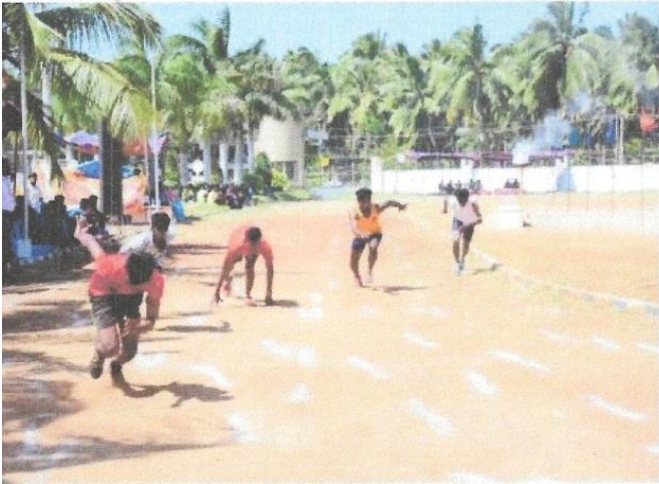

Rohini college football court
Anjugramam junction, palkulam, kanyakumari district
Long 77.544766°
Lat 8.089156°
20/12/2022 04:15 PM

Rajesh
16/12/2022
PRINCIPAL
Dr. R. RAJESH
PRINCIPAL
Rohini College of Engineering & Technology
Anjugramam Kanyakumari Main Road,
Palkulam, Vaniyoor (P.O.) - 629 401
Kanyakumari District, Tamil Nadu.