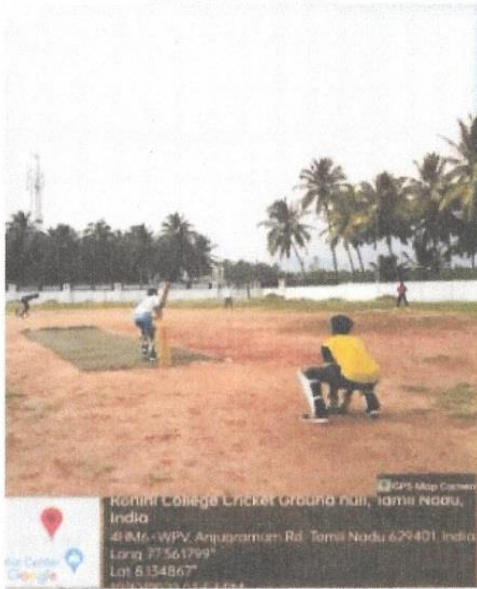

CRICKET FIELD